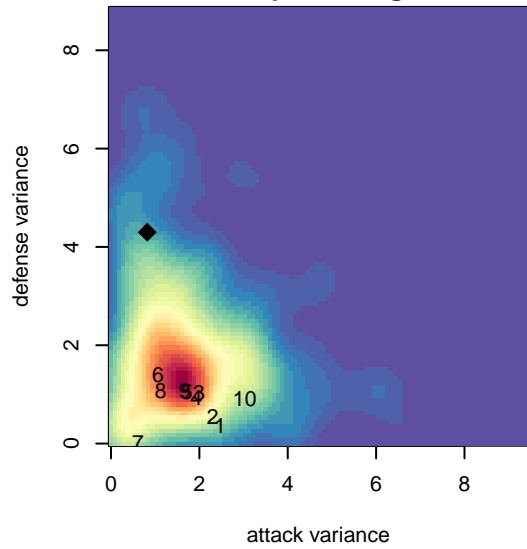

# Seattle United W White B00

Seattle United Regional  
 Seattle, WA  
 B00 total strength=826  
 attack=1.36 defense=0.88  
 fall league = NPSL B14D2

alt names used:  
 Seattle United West B00 White  
 Seattle United West B00 White  
 SU West White [B00]  
 SU West White [B00]

Venues played:  
 2014 Seattle Cup BU14  
 2014 Xtreme Cup BU14  
 2014 NPSL B14D2  
 2014 Founders Cup B00

**attack and defense variance (black dot)  
relative to other teams  
and top 10 in region**

**attack and defense rating  
relative to others at age  
and all opponents in last 13 months**