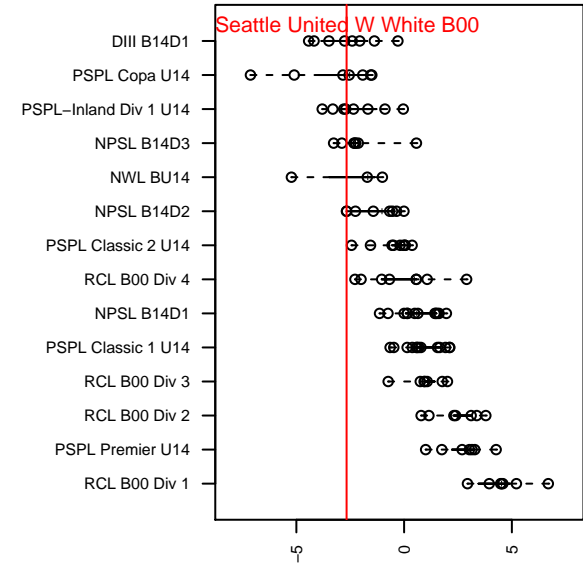

# Seattle United W White B00

Seattle United Regional  
 Seattle, WA  
 B00 total strength=826  
 attack=1.36 defense=0.88  
 fall league = NPSL B14D2

alt names used:  
 Seattle United West B00 White  
 Seattle United West B00 White  
 SU West White [B00]  
 SU West White [B00]

Venues played:  
 2014 Seattle Cup BU14  
 2014 Xtreme Cup BU14  
 2014 NPSL B14D2  
 2014 Founders Cup B00

**attack and defense variance (black dot)  
relative to other teams  
and top 10 in region**

**attack and defense rating  
relative to others at age  
and all opponents in last 13 months**