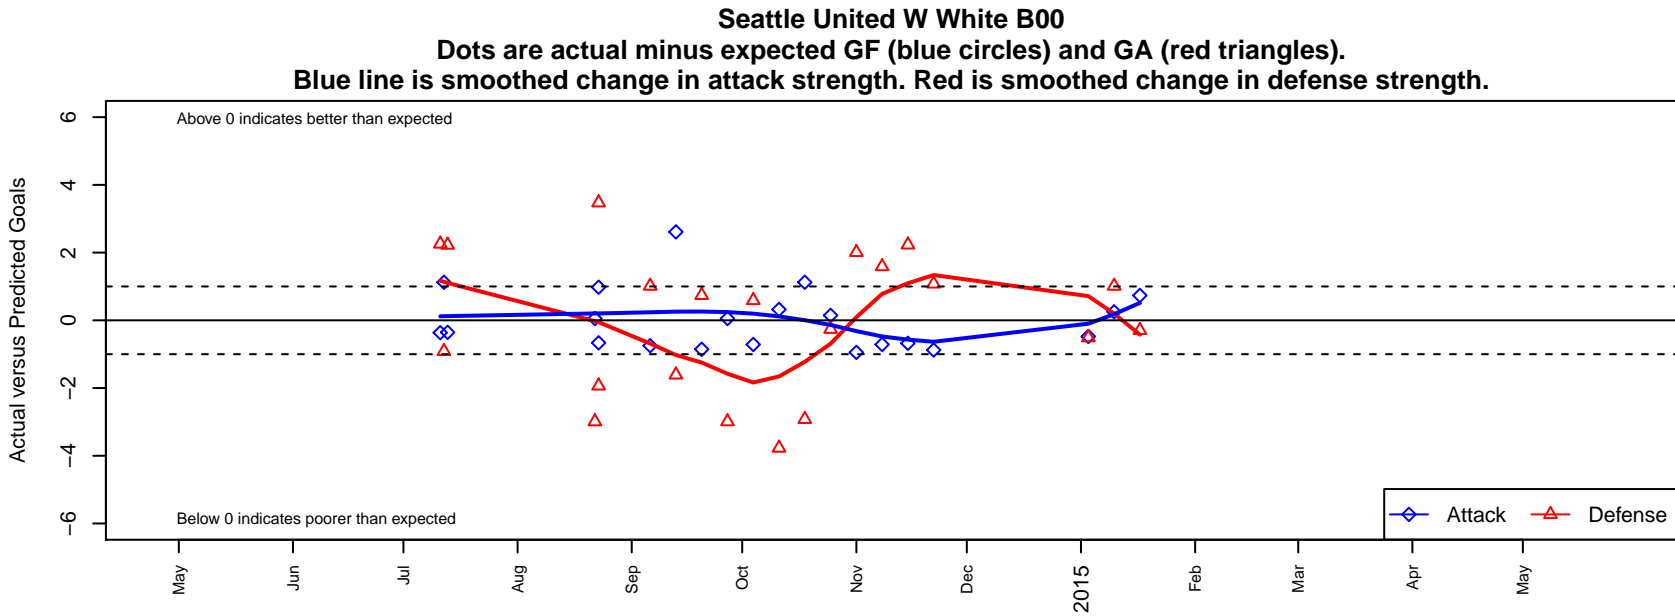

# Seattle United W White B00

Seattle United Regional  
 Seattle, WA  
 B00 total strength=826  
 attack=1.36 defense=0.88  
 fall league = NPSL B14D2

alt names used:  
 Seattle United West B00 White  
 Seattle United West B00 White  
 SU West White [B00]  
 SU West White [B00]

Venues played:  
 2014 Seattle Cup BU14  
 2014 Xtreme Cup BU14  
 2014 NPSL B14D2  
 2014 Founders Cup B00

**attack and defense variance (black dot)  
relative to other teams  
and top 10 in region**

**attack and defense rating  
relative to others at age  
and all opponents in last 13 months**